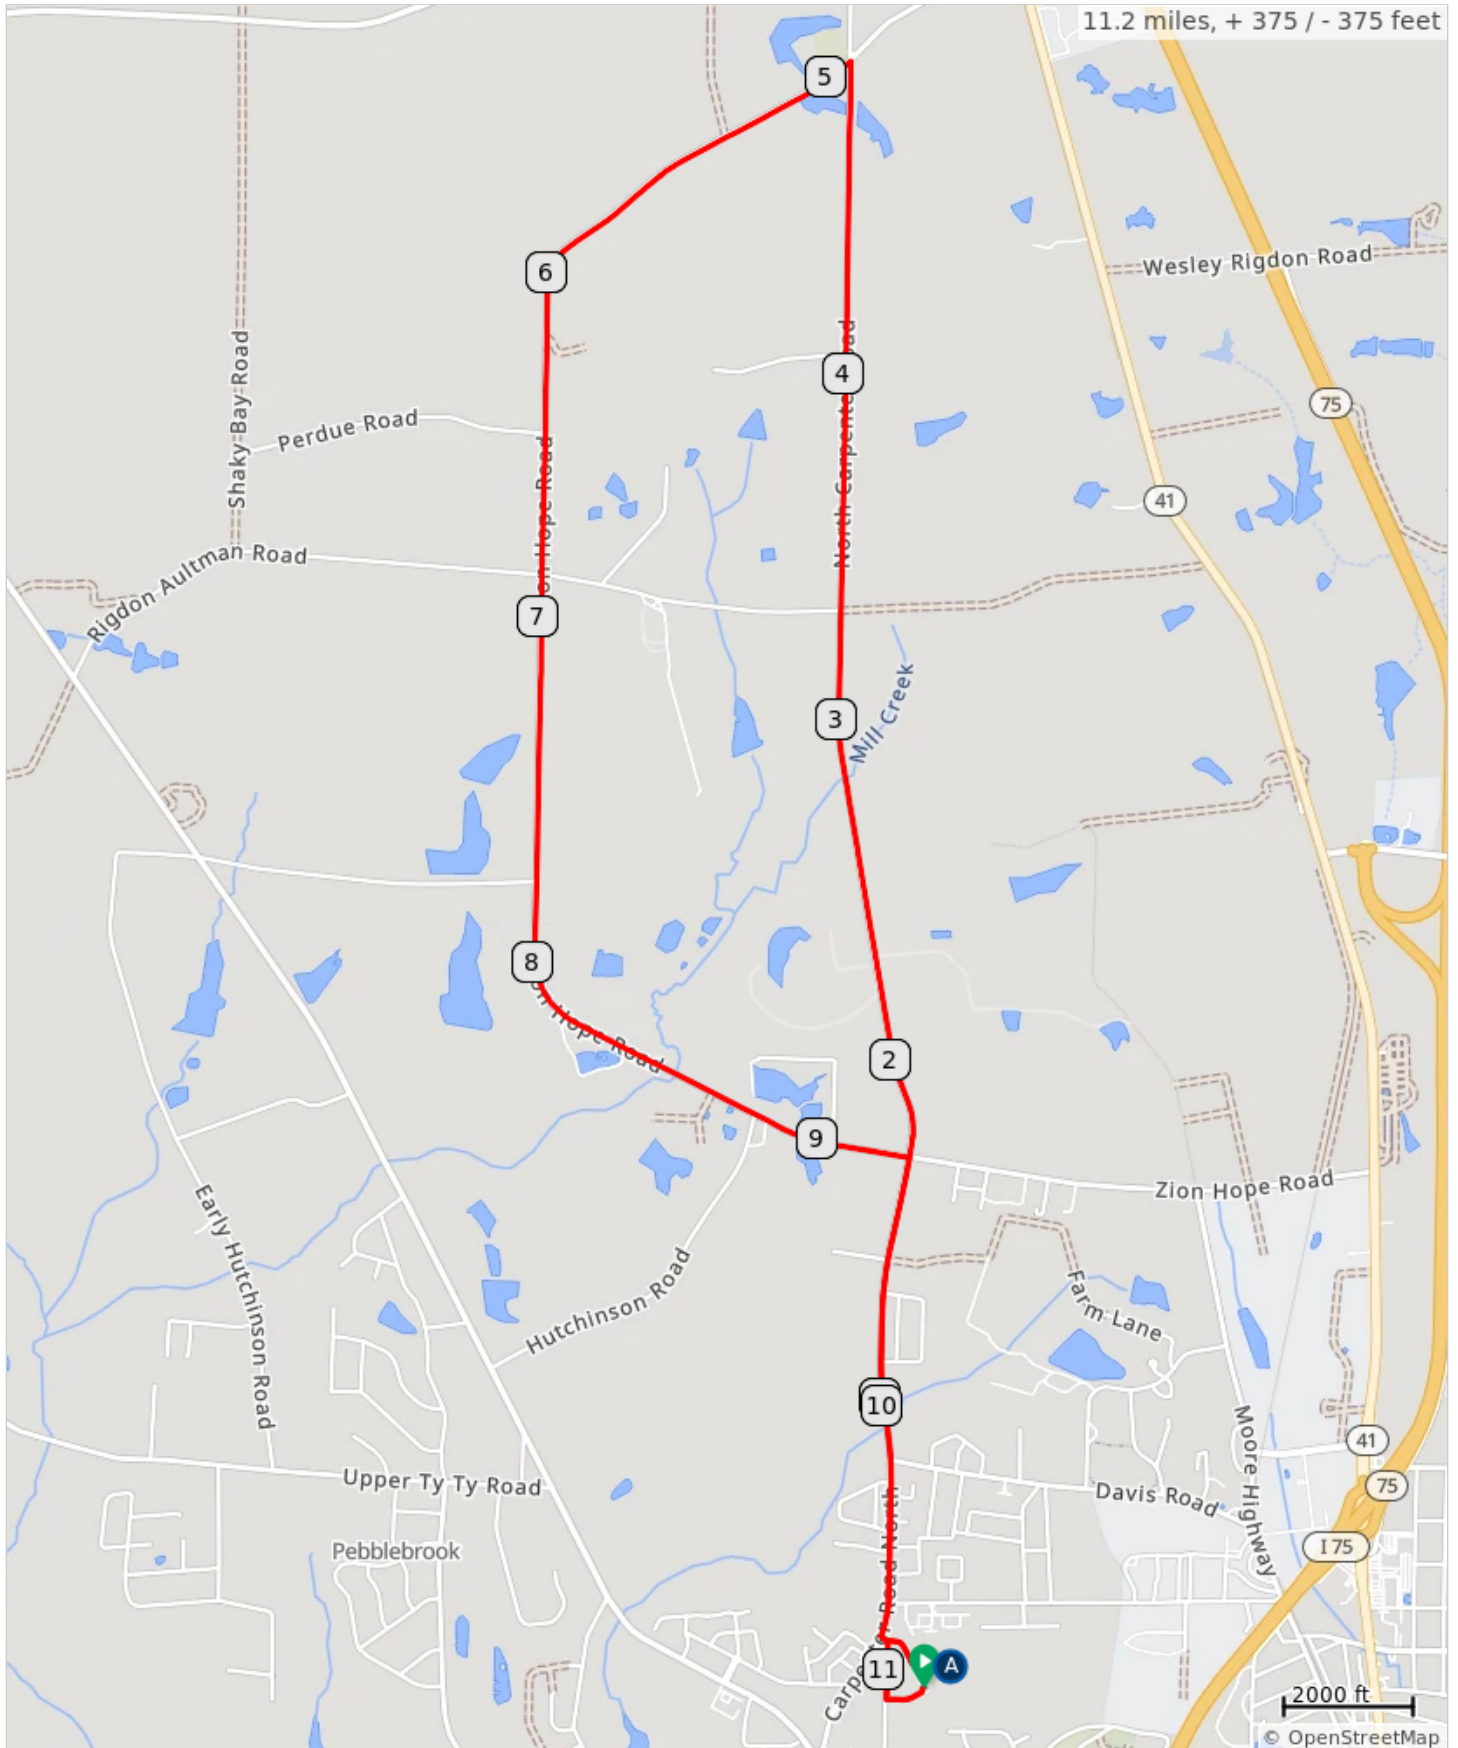

Tour de Tifton - 11 2026

A. YMCA POOL

Tour de Tifton - 11 2026

Dist	Type	Note
0.0		Start of route
0.1		R onto Westover Rd
0.3		R onto Carpenter Rd
4.9		L onto Zion Hope Rd
9.3		R at the 1st cross street onto Carpenter Rd
10.7		L onto Westover Rd
10.7		L to stay on Westover Rd
10.9		L to stay on Westover Rd
11.1		L
11.2		L
11.2		End of route

11.2 miles. +375/-375 feet

<https://ridewithgps.com/routes/54364291>